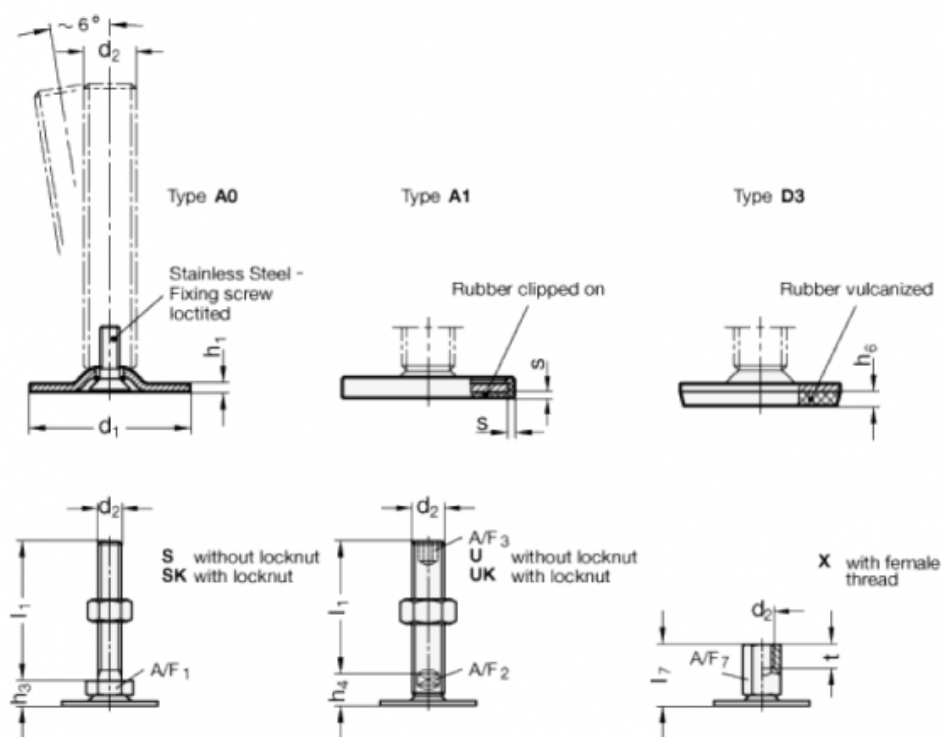

Data Sheet

Article number: 204080M24200A0UK

Description: E+G levelling foot
GN 40-80-M24-200-A0-UK

Note: UK With nut, Hexagon socket at the top, Wrench flat at the bottom

Measures

A/F2 = 19
A/F3 = 12
d1 = 80
d2 = M24
h1 = 3
h4 = 21
h6 =
l1 = 200